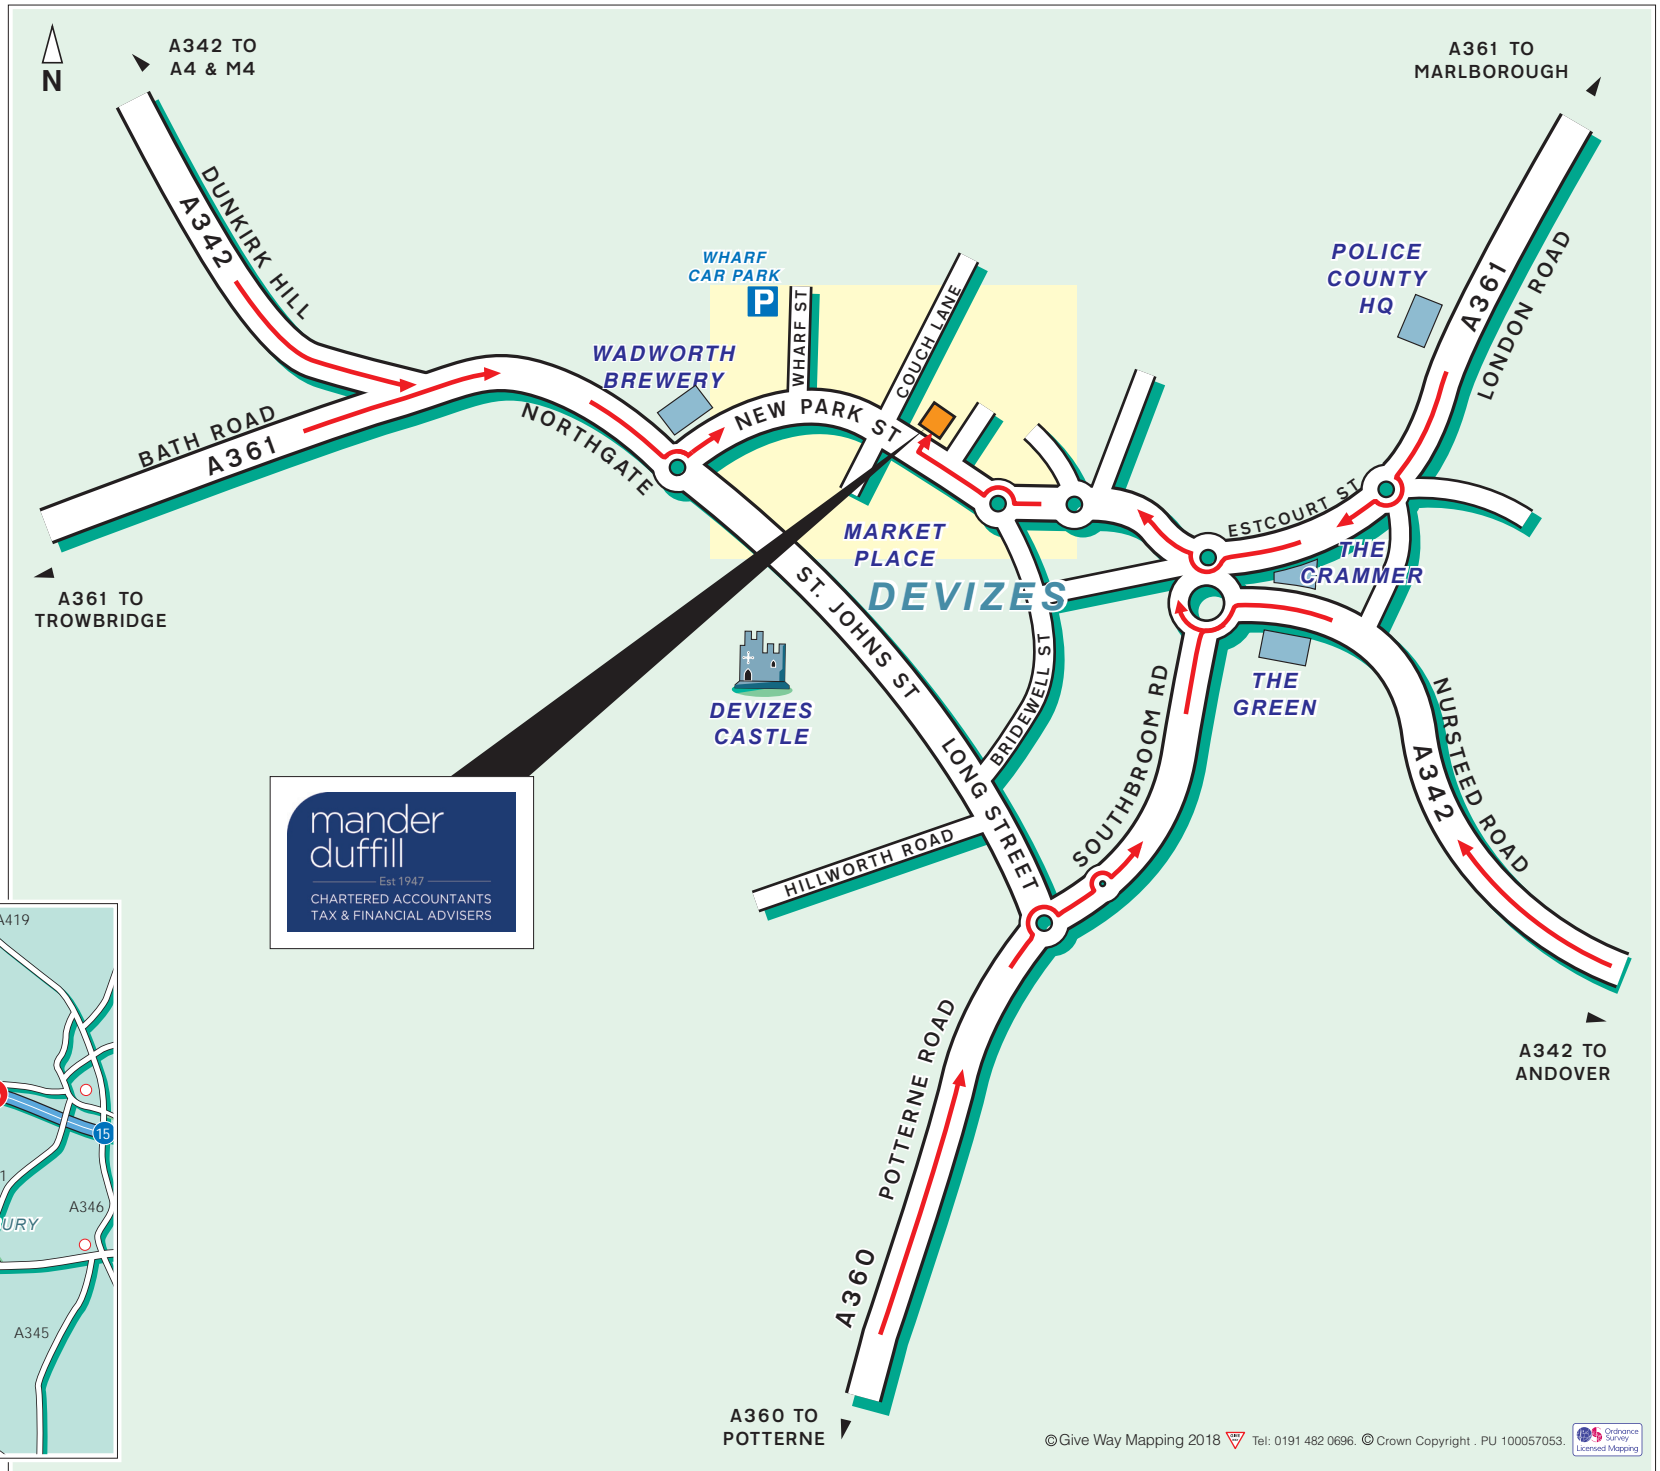

Mander Duffill
45 New Park Street
Devizes
SN10 1DT

01380 711441
info@manderduffill.com
www.manderduffill.com

Public Transport

By Rail, Chippenham Station.
Approximately 25 minutes by taxi.
For information on train operators and times
phone National Rail Enquiries on 03457
484950.

By Air, Bristol Airport.
Approximately 90 minutes by car.
www.bristolairport.co.uk

Parking.
Please use Wharf car park, as shown on the
map.

**mander
duffill**
Est 1947
CHARTERED ACCOUNTANTS
TAX & FINANCIAL ADVISERS