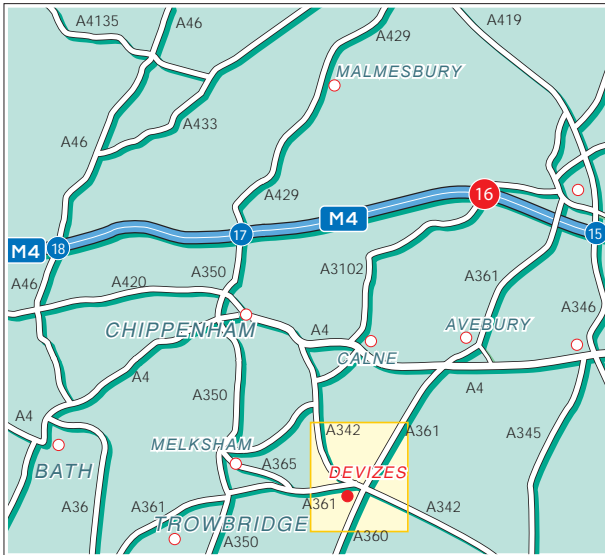

Mander Duffill
45 New Park Street
Devizes
SN10 1DT

01380 711441
info@manderduffill.com
www.manderduffill.com

Public Transport

By Rail, Chippenham Station.
Approximately 25 minutes by taxi.
For information on train operators and times
phone National Rail Enquiries on 03457
484950.

By Air, Bristol Airport.
Approximately 90 minutes by car.
www.bristolairport.co.uk

Parking.
Please use Wharf car park, as shown on the
map.

**mander
duffill**
Est 1947
CHARTERED ACCOUNTANTS
TAX & FINANCIAL ADVISERS