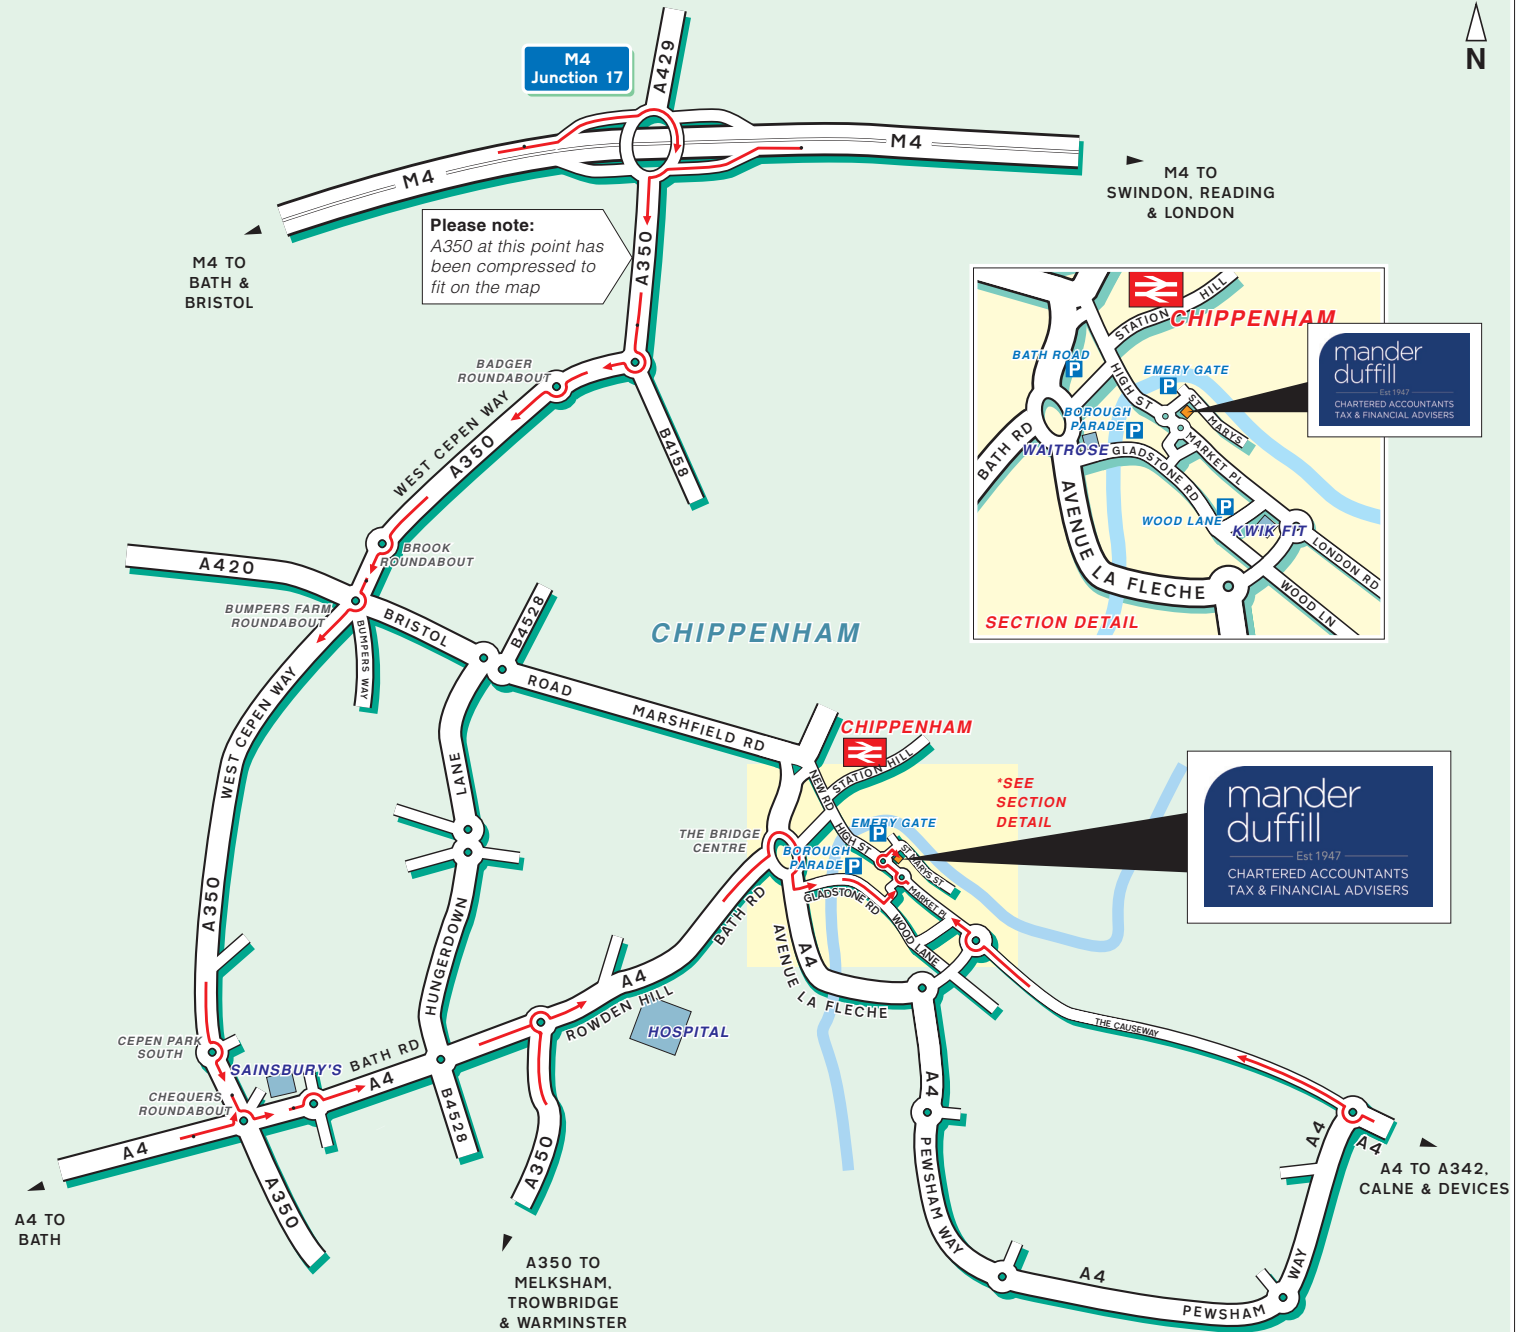

#### By Rail, Chippenham Station.

Approximately 5 minutes walk or 10 minutes by taxi. For information on train operators and times phone National Rail Enquiries on 03457 484950.

#### By Air, Bristol Airport.

Approximately 60 minutes by car.  
www.bristolairport.co.uk

#### Parking.

Please use either the Borough Parade or Emery Gate car parks, as shown on the map. There is limited onsite parking.

Please note:  
A350 at this point has been compressed to fit on the map

mander  
duffill  
Est 1947  
CHARTERED ACCOUNTANTS  
TAX & FINANCIAL ADVISERS