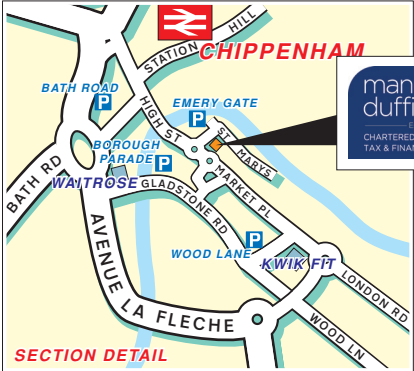

Mander Duffill  
The Old Post Office  
41-43 Market Place  
Chippenham  
SN15 3HR

01249 650441  
info@manderduffill.com  
www.manderduffill.com

#### By Rail, Chippenham Station.

Approximately 5 minutes walk or 10 minutes by taxi. For information on train operators and times phone National Rail Enquiries on 03457 484950.

#### By Air, Bristol Airport.

Approximately 60 minutes by car.  
www.bristolairport.co.uk

#### Parking.

Please use either the Borough Parade or Emery Gate car parks, as shown on the map. There is limited onsite parking.

Please note:  
A350 at this point has been compressed to fit on the map

mander  
duffill  
Est 1947  
CHARTERED ACCOUNTANTS  
TAX & FINANCIAL ADVISERS